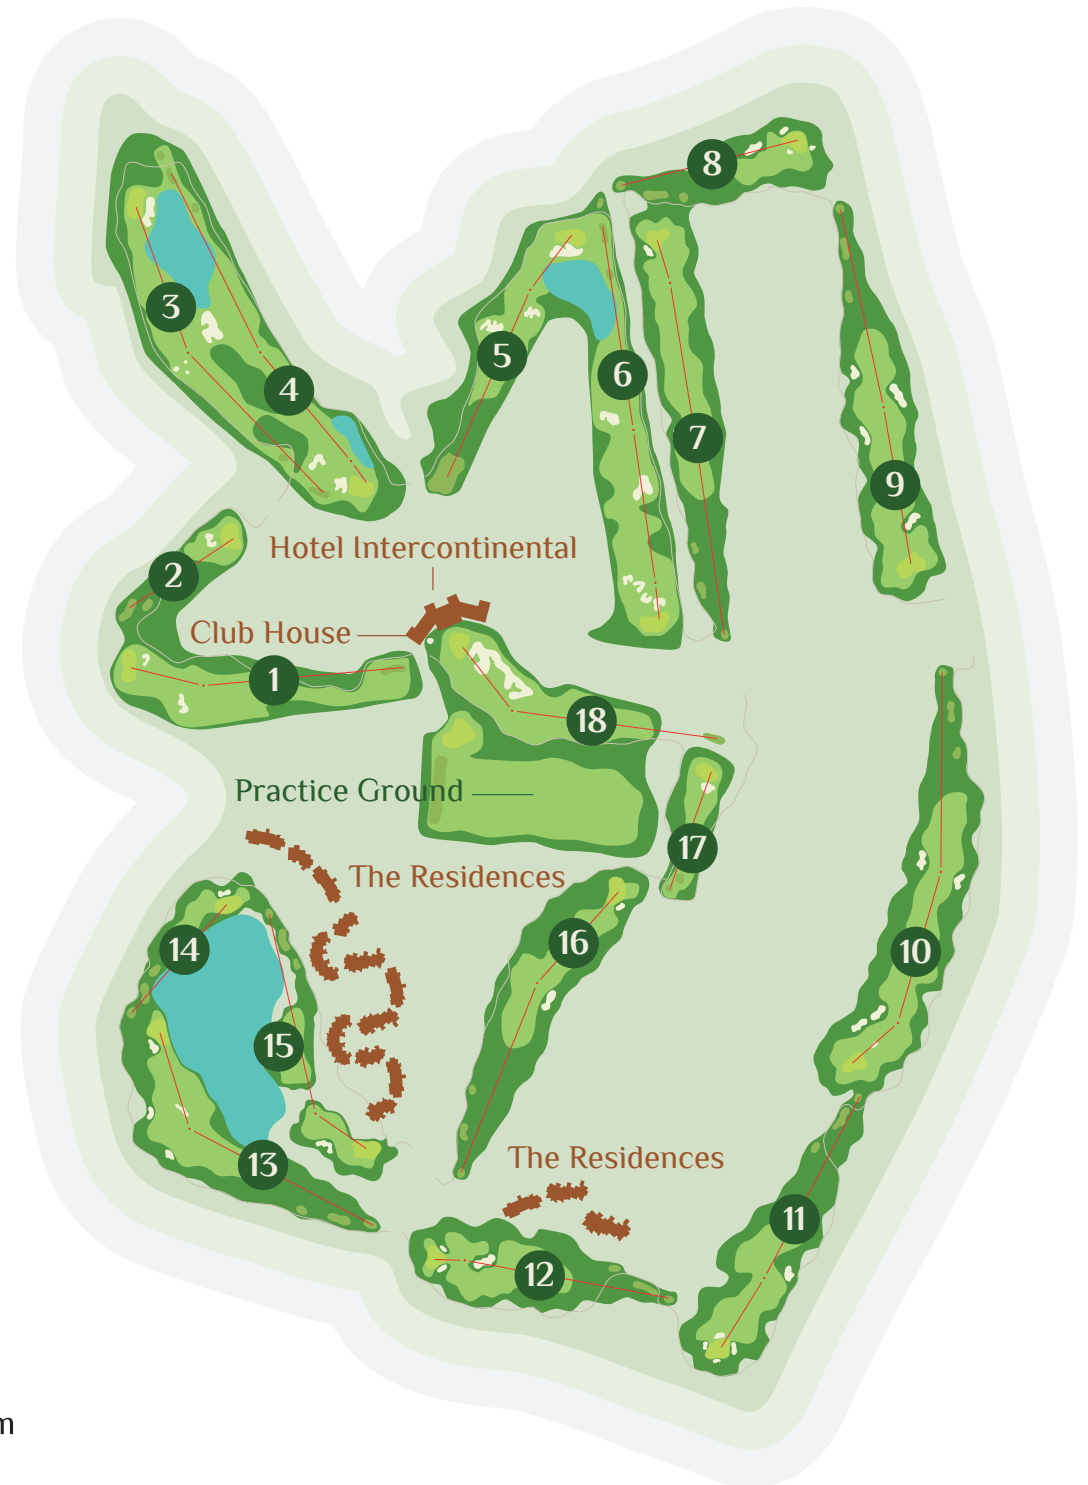

Mar Menor Golf

Designed by Nicklaus Design

Alhama Signature
Saurines Golf
La Torre Golf
Hacienda Riquelme Golf
El Valle Golf
Mar Menor Golf

 GNK.golf
www.gnkgolf.com